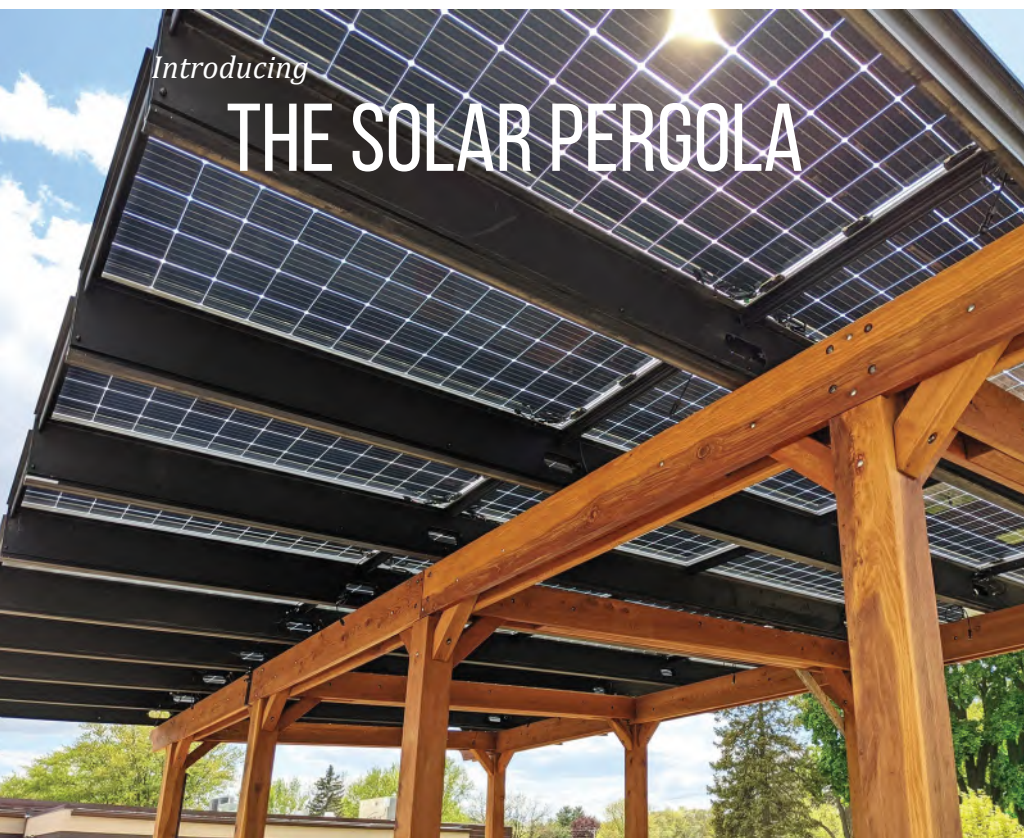

CUSTOM L.A. MODERN PERGOLA
with Retractable Shade Canopies provided
by Infinity Canopy of Los Angeles, CA.
Photo Courtesy of W. Craig of Fairview, NC.

Introducing
THE SOLAR PERGOLA

Each Solar Pergola is customized to your needs. We use thick quality timbers so you can cover with panels and know it is fine structurally long-term.