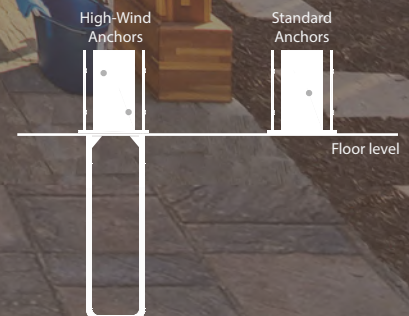

PAVILIONS

Add style, function, and sustainability to an outdoor space with our beautiful wood pavilion kits. Each kit is handcrafted from the finest California Redwood. Whichever model you choose, your outdoor wood pavilion kit will make the perfect addition for large parties, outdoor meeting space, or commercial event space. They are durable in inclement weather and give you an open-air feeling, while providing cover from the elements, all with a beautiful redwood style and durable construction.

Call (866) 332 2403 to see how easy it is to build your dream yard.

SEE OUR COLLECTION OF 3D INTERACTIVE MODELS AT:

<https://sketchfab.com/foreverredwood/collections/forever-redwood-pavilions>

POST ANCHORING

All pergola and pavilion posts should be attached to the ground.

We offer two different options: a Standard Anchor Kit and a High Wind Anchor Kit (rated to 150 mph) to secure your structure. All anchor kits come with wood trim that will hide the metal of the anchor. Which anchor kit is best suited to your situation depends on the shade structure type, and how much wind you get in your area.

<https://www.foreverredwood.com/pergolas-gazebos/outdoor-pavilion-kits.html>