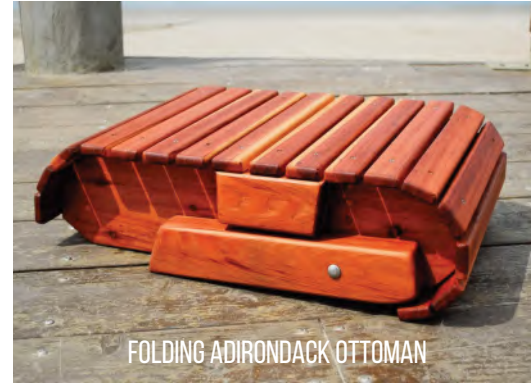

THE CLASSIC ADIRONDACK CHAIRS

REDWOOD ADIRONDACK CHAIR

*Adirondack Wooden Folding Chair
with Ottoman*

Ottomans

ADIRONDACK OTTOMAN

ENSENADA OTTOMAN

EZ OTTOMAN

FOLDING ADIRONDACK OTTOMAN

ADIRONDACK FLAT OTTOMAN

A Wide Selection of Handcrafted Outdoor Chairs

RECLINING REDWOOD EASY CHAIR

ANGEL'S ARMCHAIR

THE PORTABLE BEACH CHAIR

ROBIN'S RETRO PATIO CHAIR

KARI'S MODERN WOOD CHAIR

JANE'S KEY WEST SEMI-CIRCLE CHAIR