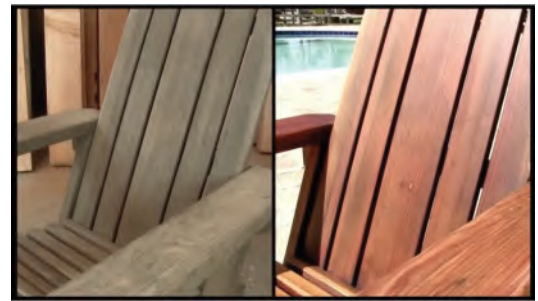

That said, we do recommend some maintenance.

To extend the life of your Forever Redwood product and keep it looking beautiful, spend a few minutes each spring hosing it down. Do not power wash it—just hose and wipe clean with a rag.

Once it dries, take a look at the surface of the wood and the finish. If it looks like it is fading or drying out, give it a fresh coat of sealant. This will darken the finish and keep the wood supple and long-lasting. Learn more on [DIY Care and Finish](#) and where to find sealant.

Down the road many years, you may want to refinish your piece and return it to the rich tones of a fresh wood finish. You can easily do so by sanding and resealing.

Watch this video:
<https://www.foreverredwood.com/video-care-and-finish-refinishing-your-furniture>

Easy, right? A chair takes only an hour or two. Larger structures may require a long afternoon but make a fun weekend project.

If you prefer not to do the job yourself, Forever Redwood can help.