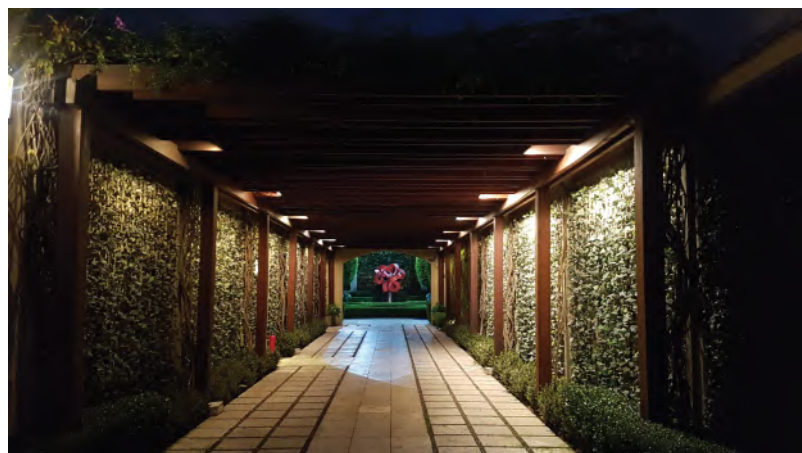

SHELLEY Z.
ORINDA, CALIFORNIA
 THE TETE-A-TETE OUTDOOR WOOD COCKTAIL & BAR STOOL SET

Can you hear me now?

LORENA G.
HOUSTON, TX
 ELI'S REDWOOD POTTING BENCH

Urban jungle planting station.

Photo submissions