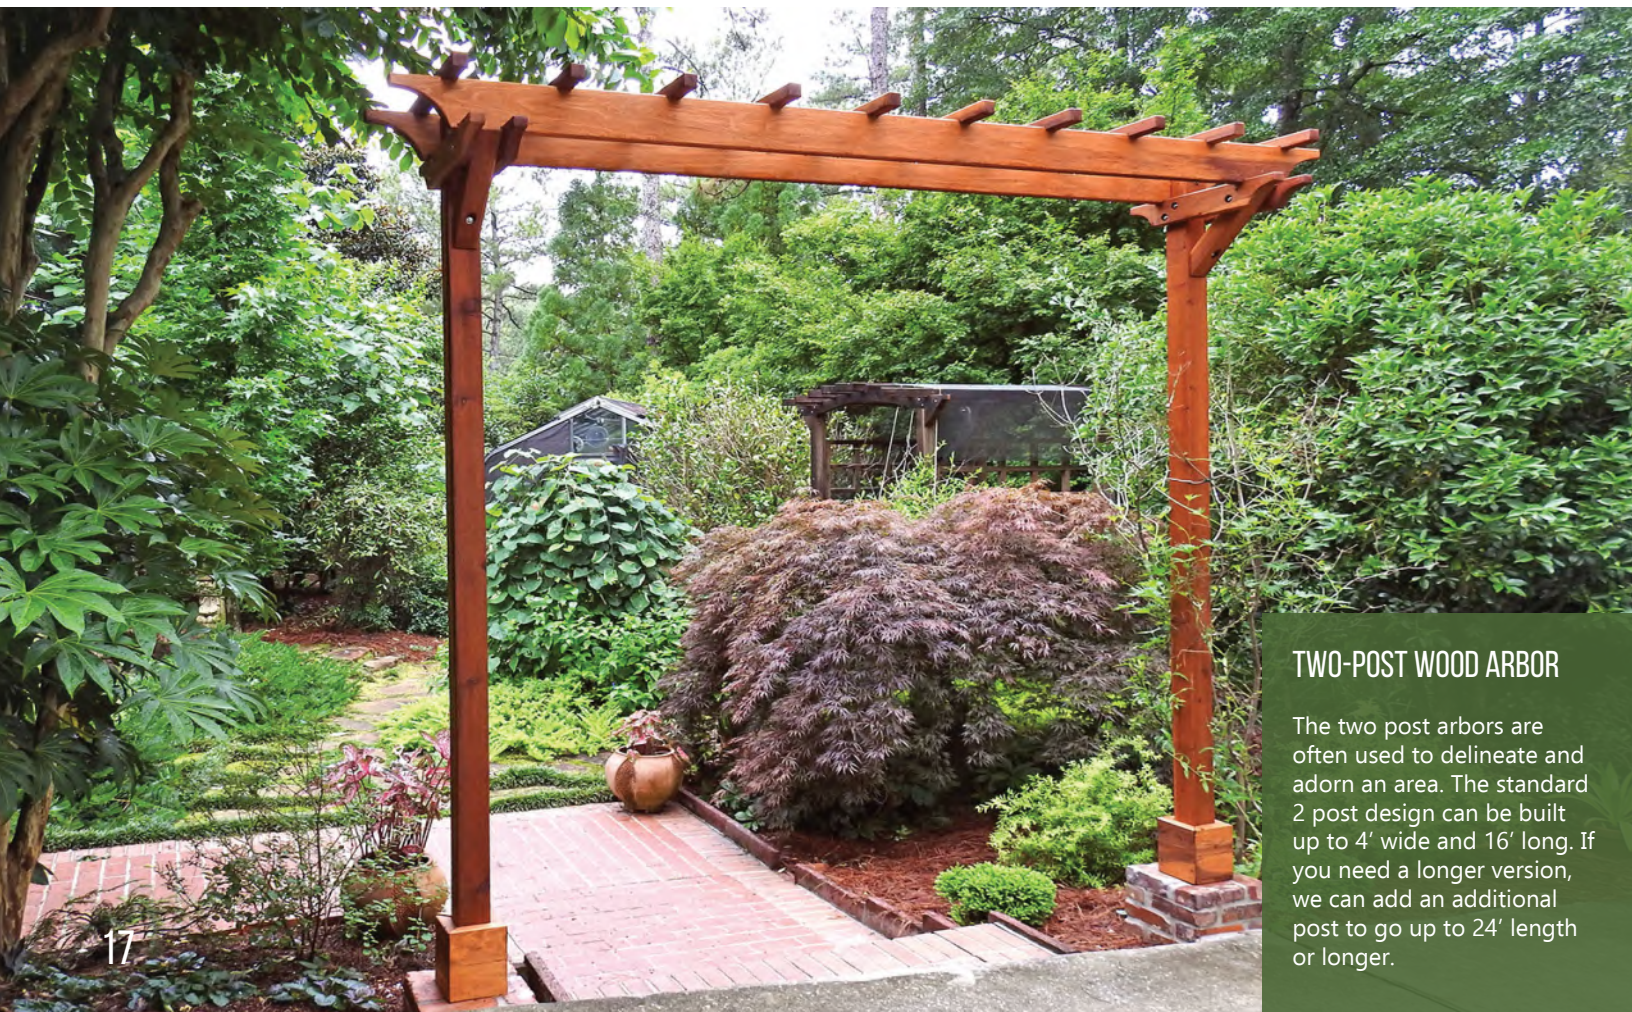

750 Years

THE TRADITIONAL WOODEN GARDEN PERGOLA

GARDEN PERGOLAS

Looking for a traditional pergola that will hold up fine in any weather for 20 years plus? Want to be sure it is truly environmentally friendly? We have over 25 years experience making the Design to Install process simple. Let us know what you need in rough terms. One of our experienced designers will email you drawings back and forth until you say "perfect, build it!".

MODERN PERGOLAS

RETRACTABLE CANOPY PERGOLA

THE L.A. MODERN PERGOLA

MODERN FAT TIMBER PERGOLA

MODERN LOUVERED GARDEN PERGOLA

Modern Louvered Garden Pergolas have heavy duty louvers as your main roof component of your pergola so you can control the amount of sunlight you want at all times.

<https://www.foreverredwood.com/the-solar-pergola.html>

ARBORS

GARDEN ARBOR BENCH

ENTRYWAY ARBOR

THE VERSAILLES ARBOR

ARCHED GARDEN ARBOR

CUSTOM GARDEN ARBOR BENCH

We make each arbor kit customizable to your individual needs and style requirements.
<https://www.foreverredwood.com/pergolas-gazebos/wood-arbor-kits.html>

TWO-POST ARCHED WOOD ARBOR

THE GARAGE ARBOR KIT

TWO-POST WOOD ARBOR

The two post arbors are often used to delineate and adorn an area. The standard 2 post design can be built up to 4' wide and 16' long. If you need a longer version, we can add an additional post to go up to 24' length or longer.