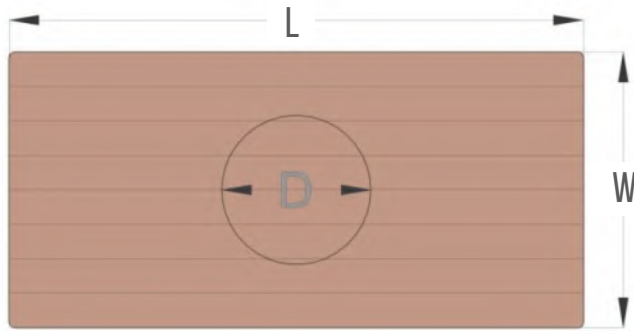

Grill opening can be customized and placed on the center (as shown in the drawings below) or on one side of the tabletop.

TOP VIEW

ISOMETRIC VIEW

MAYNARD'S HALL TABLES

OVERSIZED COFFEE TABLE

SUPER HEAVY DUTY WORKSHOP TABLE