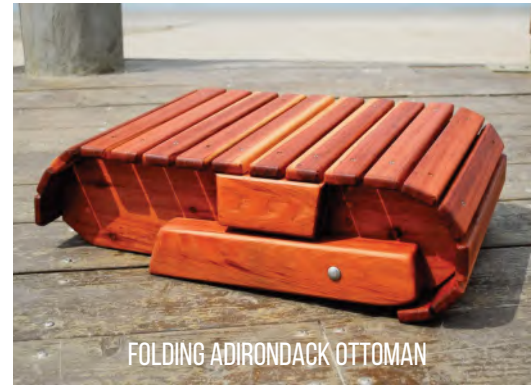

THE CLASSIC ADIRONDACK CHAIRS

REDWOOD ADIRONDACK CHAIR

*Adirondack Wooden Folding Chair
with Ottoman*

Ottomans

ADIRONDACK OTTOMAN

ENSENADA OTTOMAN

EZ OTTOMAN

FOLDING ADIRONDACK OTTOMAN

ADIRONDACK FLAT OTTOMAN

A Wide Selection of Handcrafted Outdoor Chairs

THE RIO HAMMOCK CHAIR

More options at: <https://www.foreverredwood.com/wooden-patio-furniture/chairs.html>

DINING CHAIRS

WOOD LADDERBACK CHAIR