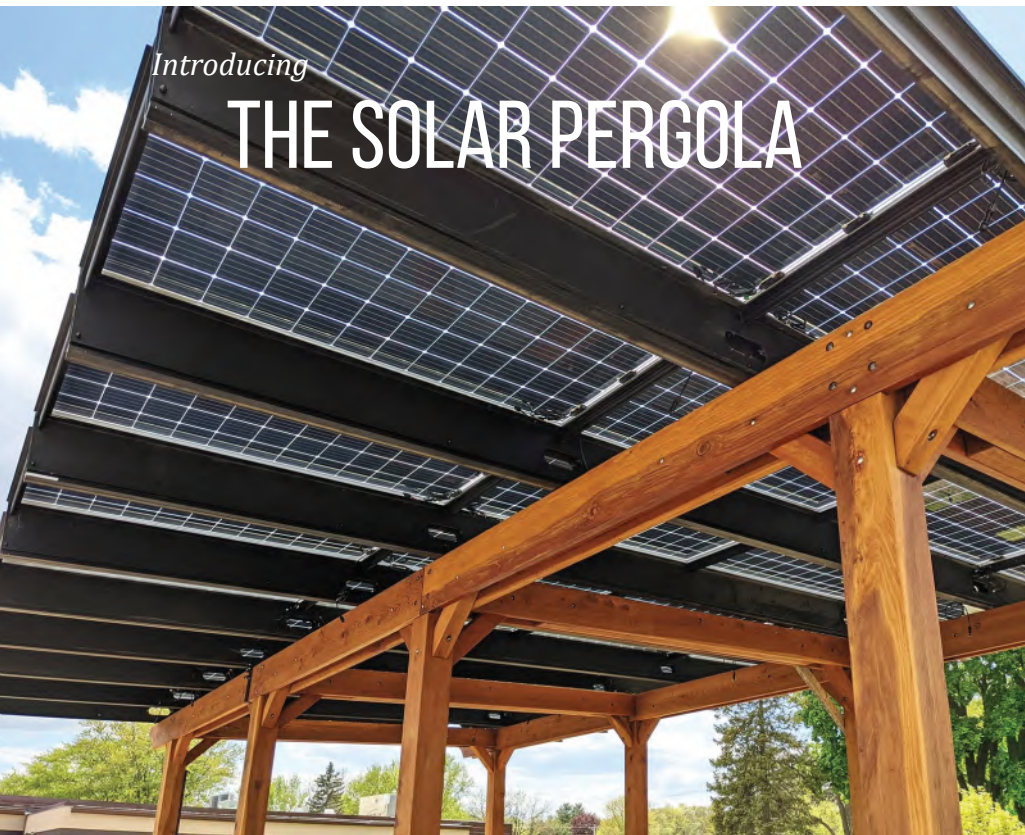

CUSTOM L.A. MODERN PERGOLA

with Retractable Shade Canopies provided by Infinity Canopy of Los Angeles, CA.
Photo Courtesy of W. Craig of Fairview, NC.

Introducing

THE SOLAR PERGOLA

Each Solar Pergola is customized to your needs. We use thick quality timbers so you can cover with panels and know it is fine structurally long-term.