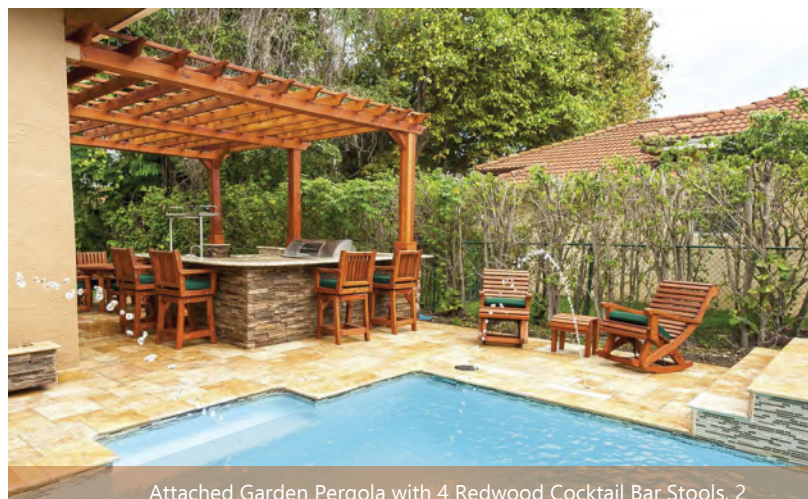

Attached Garden Pergola with 4 Redwood Cocktail Bar Stools, 2 Ensenada Rocking Chairs with an Adirondack Side Table