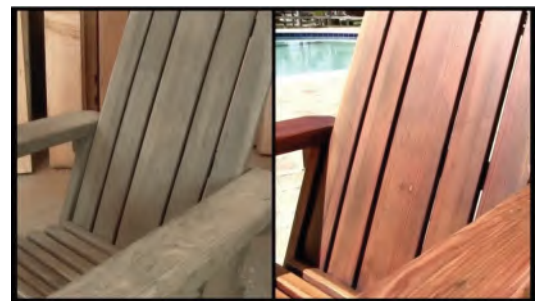

That said, we do recommend some maintenance.

To extend the life of your Forever Redwood product and keep it looking beautiful, spend a few minutes each spring hosing it down. Do not power wash it—just hose and wipe clean with a rag.

Once it dries, take a look at the surface of the wood and the finish. If it looks like it is fading or drying out, give it a fresh coat of sealant. This will darken the finish and keep the wood supple and long-lasting. Learn more on [DIY Care and Finish](#) and where to find sealant.

Down the road many years, you may want to refinish your piece and return it to the rich tones of a fresh wood finish. You can easily do so by sanding and resealing.

Watch this video:
<https://www.foreverredwood.com/video-care-and-finish-refinishing-your-furniture>

Easy, right? A chair takes only an hour or two. Larger structures may require a long afternoon but make a fun weekend project.

If you prefer not to do the job yourself, Forever Redwood can help.