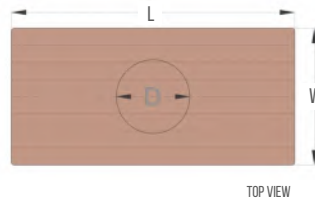

OUTDOOR TABLE WITH BUILT IN GRILL

Host the best family BBQs with our Outdoor Table With Built In Grill.

Get a solid Redwood table with ample space for your outdoor grill to fit. It's safe, convenient, and much more enjoyable than metal or cheap synthetic options. Grill opening can be customized and placed on the center (as shown in the drawings below) or on one side of the tabletop.