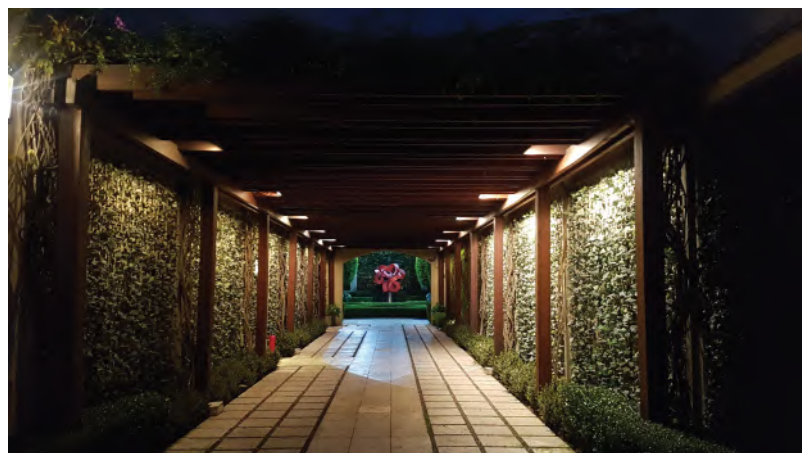

ALFONSO B.
MEXICO CITY, MEXICO
CUSTOM WOODEN PERGOLA

Custom Pergola made with redwood supplied by Forever Redwood.