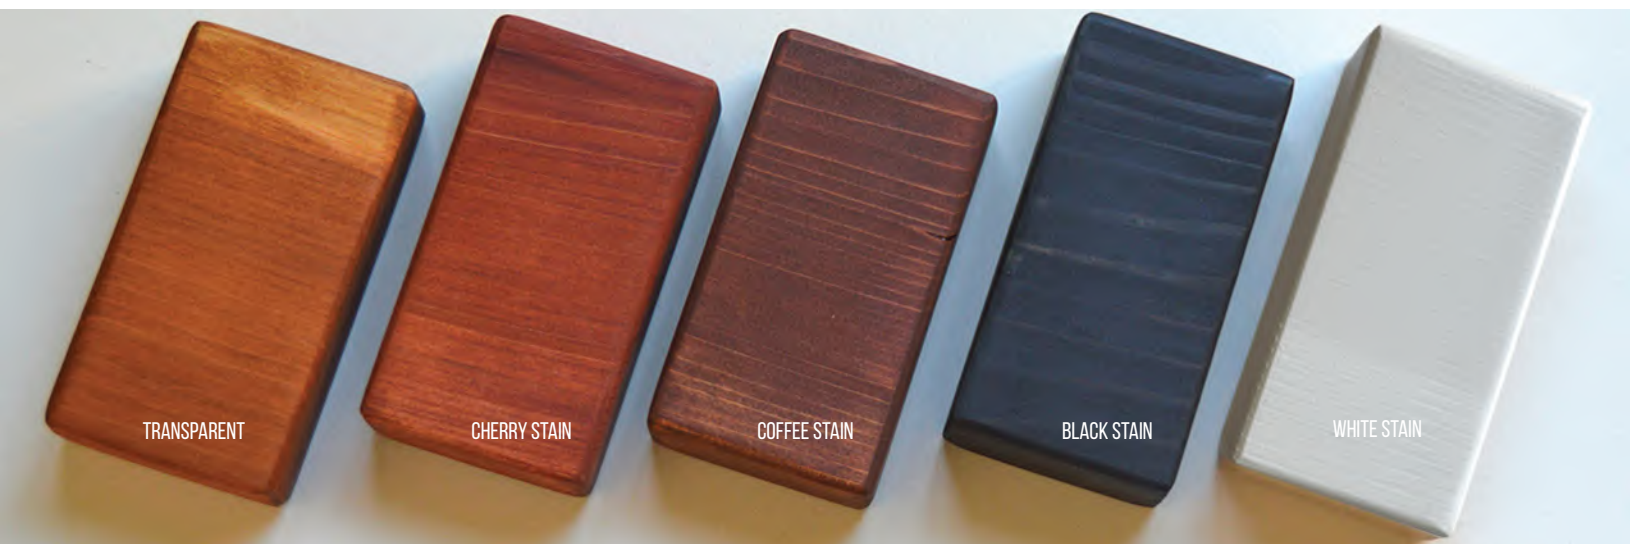

FINISH

All our furniture ships finely sanded to 220 grit for a smooth to the touch finish.

The most popular finish is our Transparent Premium Sealant. This sealant leaves your furniture looking natural and helps keep the beautiful wood surface colors from fading for several years. We use Sikkens brand finishes because they are the best finishes on the market. For more information about our finishes and how to keep your furniture looking great year after year, please go to: <https://www.foreverredwood.com/redwood-furniture/care-finish/>

Unfinished (fine sanding only): If you are applying your own stain or want the surface color to fade to a "weathered look" in a few months. We do not recommend you leave your furniture unfinished outdoors for any extended period regardless of wood quality. Outdoor weather changes constantly and it is best to at least seal the wood to protect it from consistently absorbing and losing moisture.

Transparent Premium Sealant - Recommended for Outdoors.

We also offer the Transparent Premium Sealant with the following stains. There is a small charge for adding these stains because it increases the total amount of coats to 4 with the sealant as the final coats:

PRIMERS

Off-White Oil-Based Primer:

If you are painting a light color. We apply two coats so that it is ready for one final coat.

Gray Oil-Based Primer:

If you are painting a darker color. We apply two coats so that it is ready for the final coat.