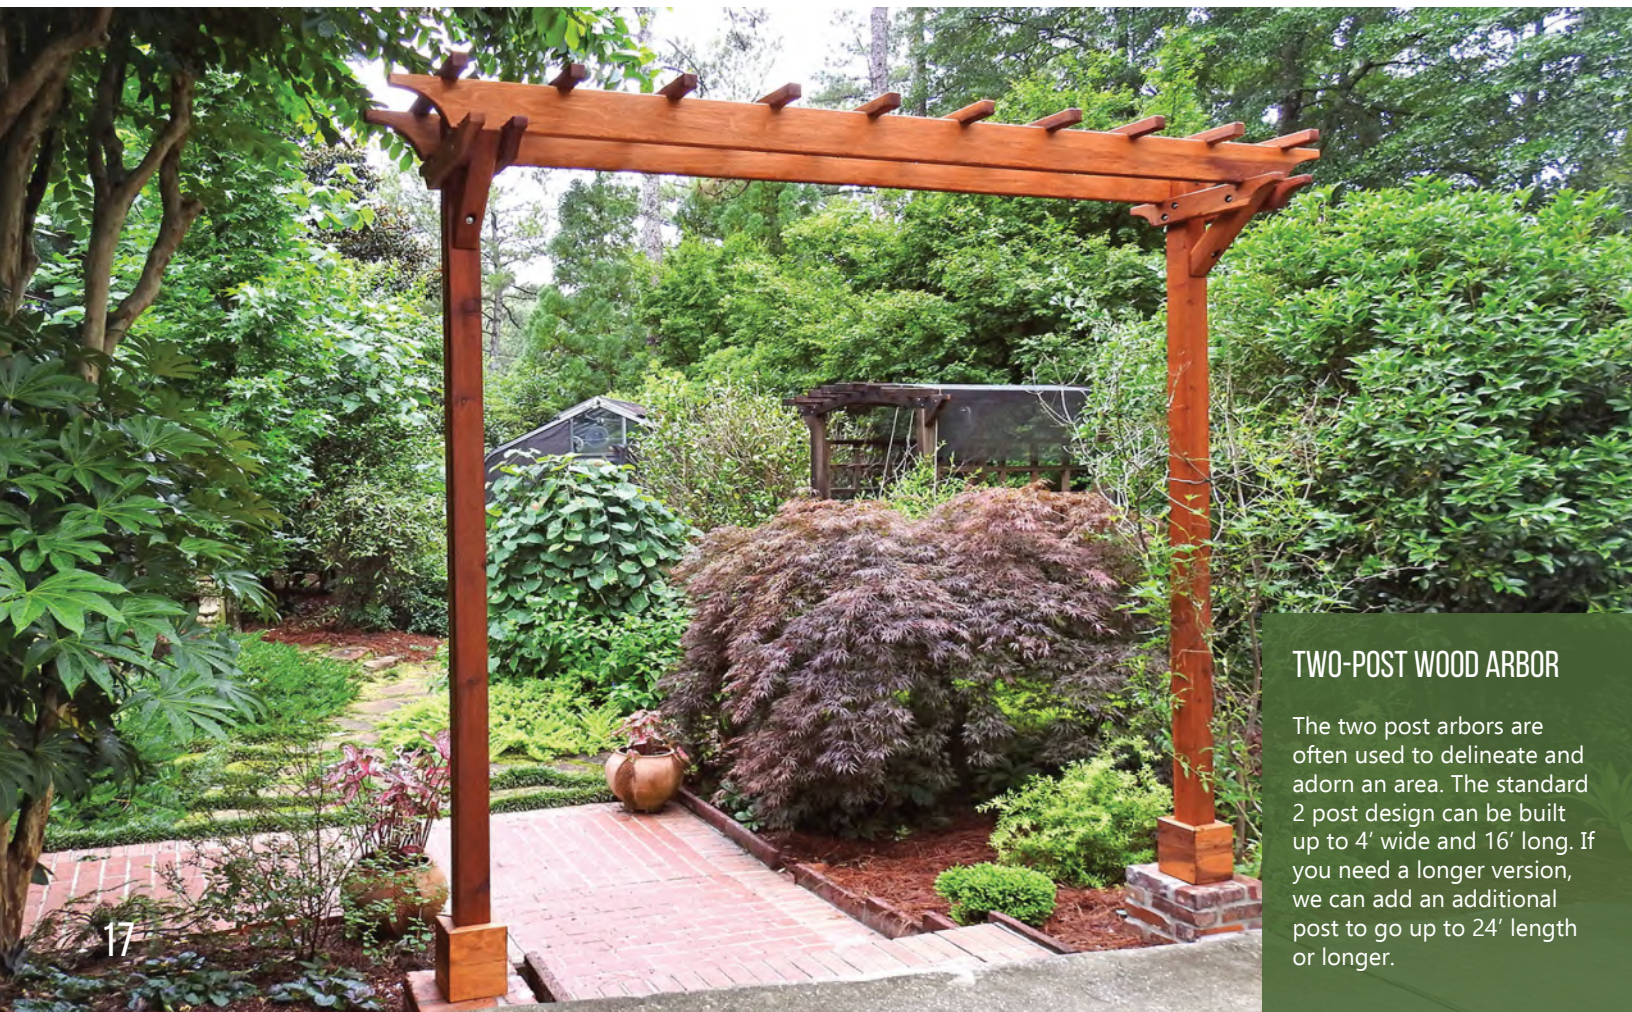

500 Years

750 Years

THE TRADITIONAL WOODEN GARDEN PERGOLA

GARDEN PERGOLAS

Looking for a traditional pergola that will hold up fine in any weather for 20 years plus? Want to be sure it is truly environmentally friendly? We have over 25 years experience making the Design to Install process simple. Let us know what you need in rough terms. One of our experienced designers will email you drawings back and forth until you say "perfect, build it!".

MODERN PERGOLAS

RETRACTABLE CANOPY PERGOLA

THE L.A. MODERN PERGOLA

MODERN FAT TIMBER PERGOLA

MODERN LOUVERED GARDEN PERGOLA

Modern Louvered Garden Pergolas have heavy duty louvers as your main roof component of your pergola so you can control the amount of sunlight you want at all times.

<https://www.foreverredwood.com/the-solar-pergola.html>

ARBORS

GARDEN ARBOR BENCH

ENTRYWAY ARBOR

THE VERSAILLES ARBOR

ARCHED GARDEN ARBOR

CUSTOM GARDEN ARBOR BENCH

We make each arbor kit customizable to your individual needs and style requirements.
<https://www.foreverredwood.com/ pergolas-gazebos/wood-arbor-kits.html>

TWO-POST ARCHED WOOD ARBOR

THE GARAGE ARBOR KIT

TWO-POST WOOD ARBOR

The two post arbors are often used to delineate and adorn an area. The standard 2 post design can be built up to 4' wide and 16' long. If you need a longer version, we can add an additional post to go up to 24' length or longer.