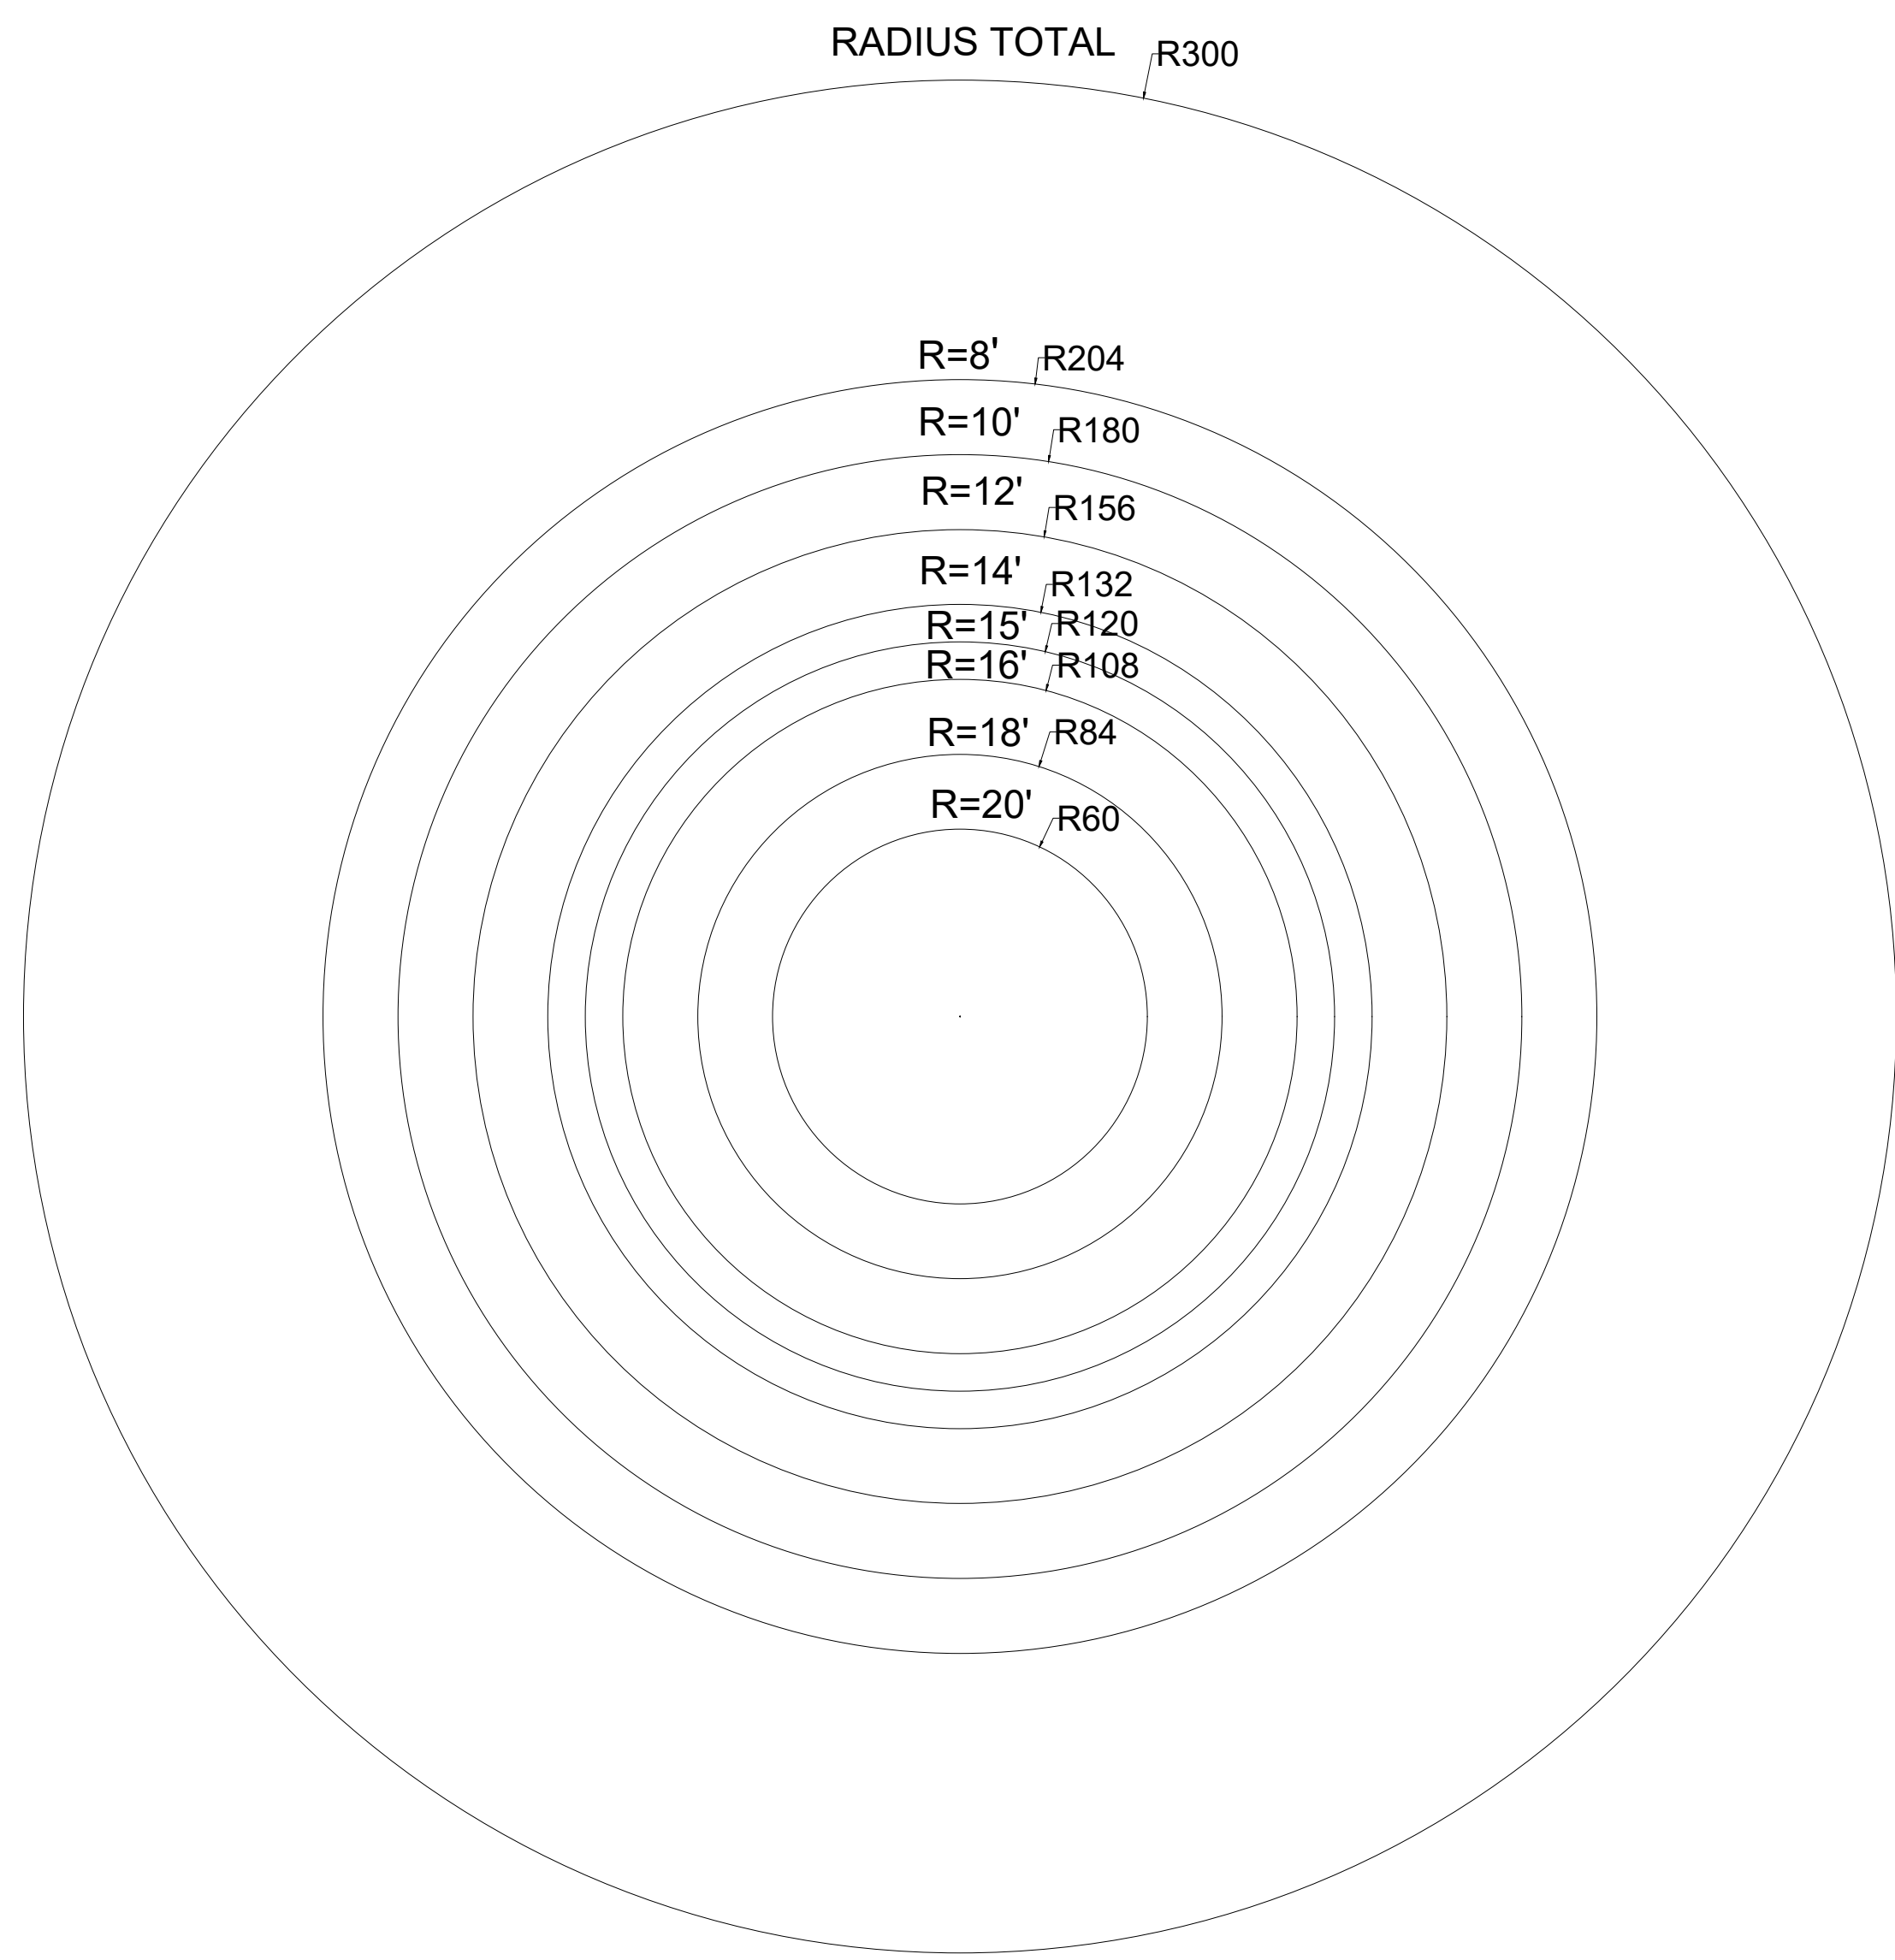

FAN SHAPED PERGOLA KIT
RADIUS OF CIRCLE