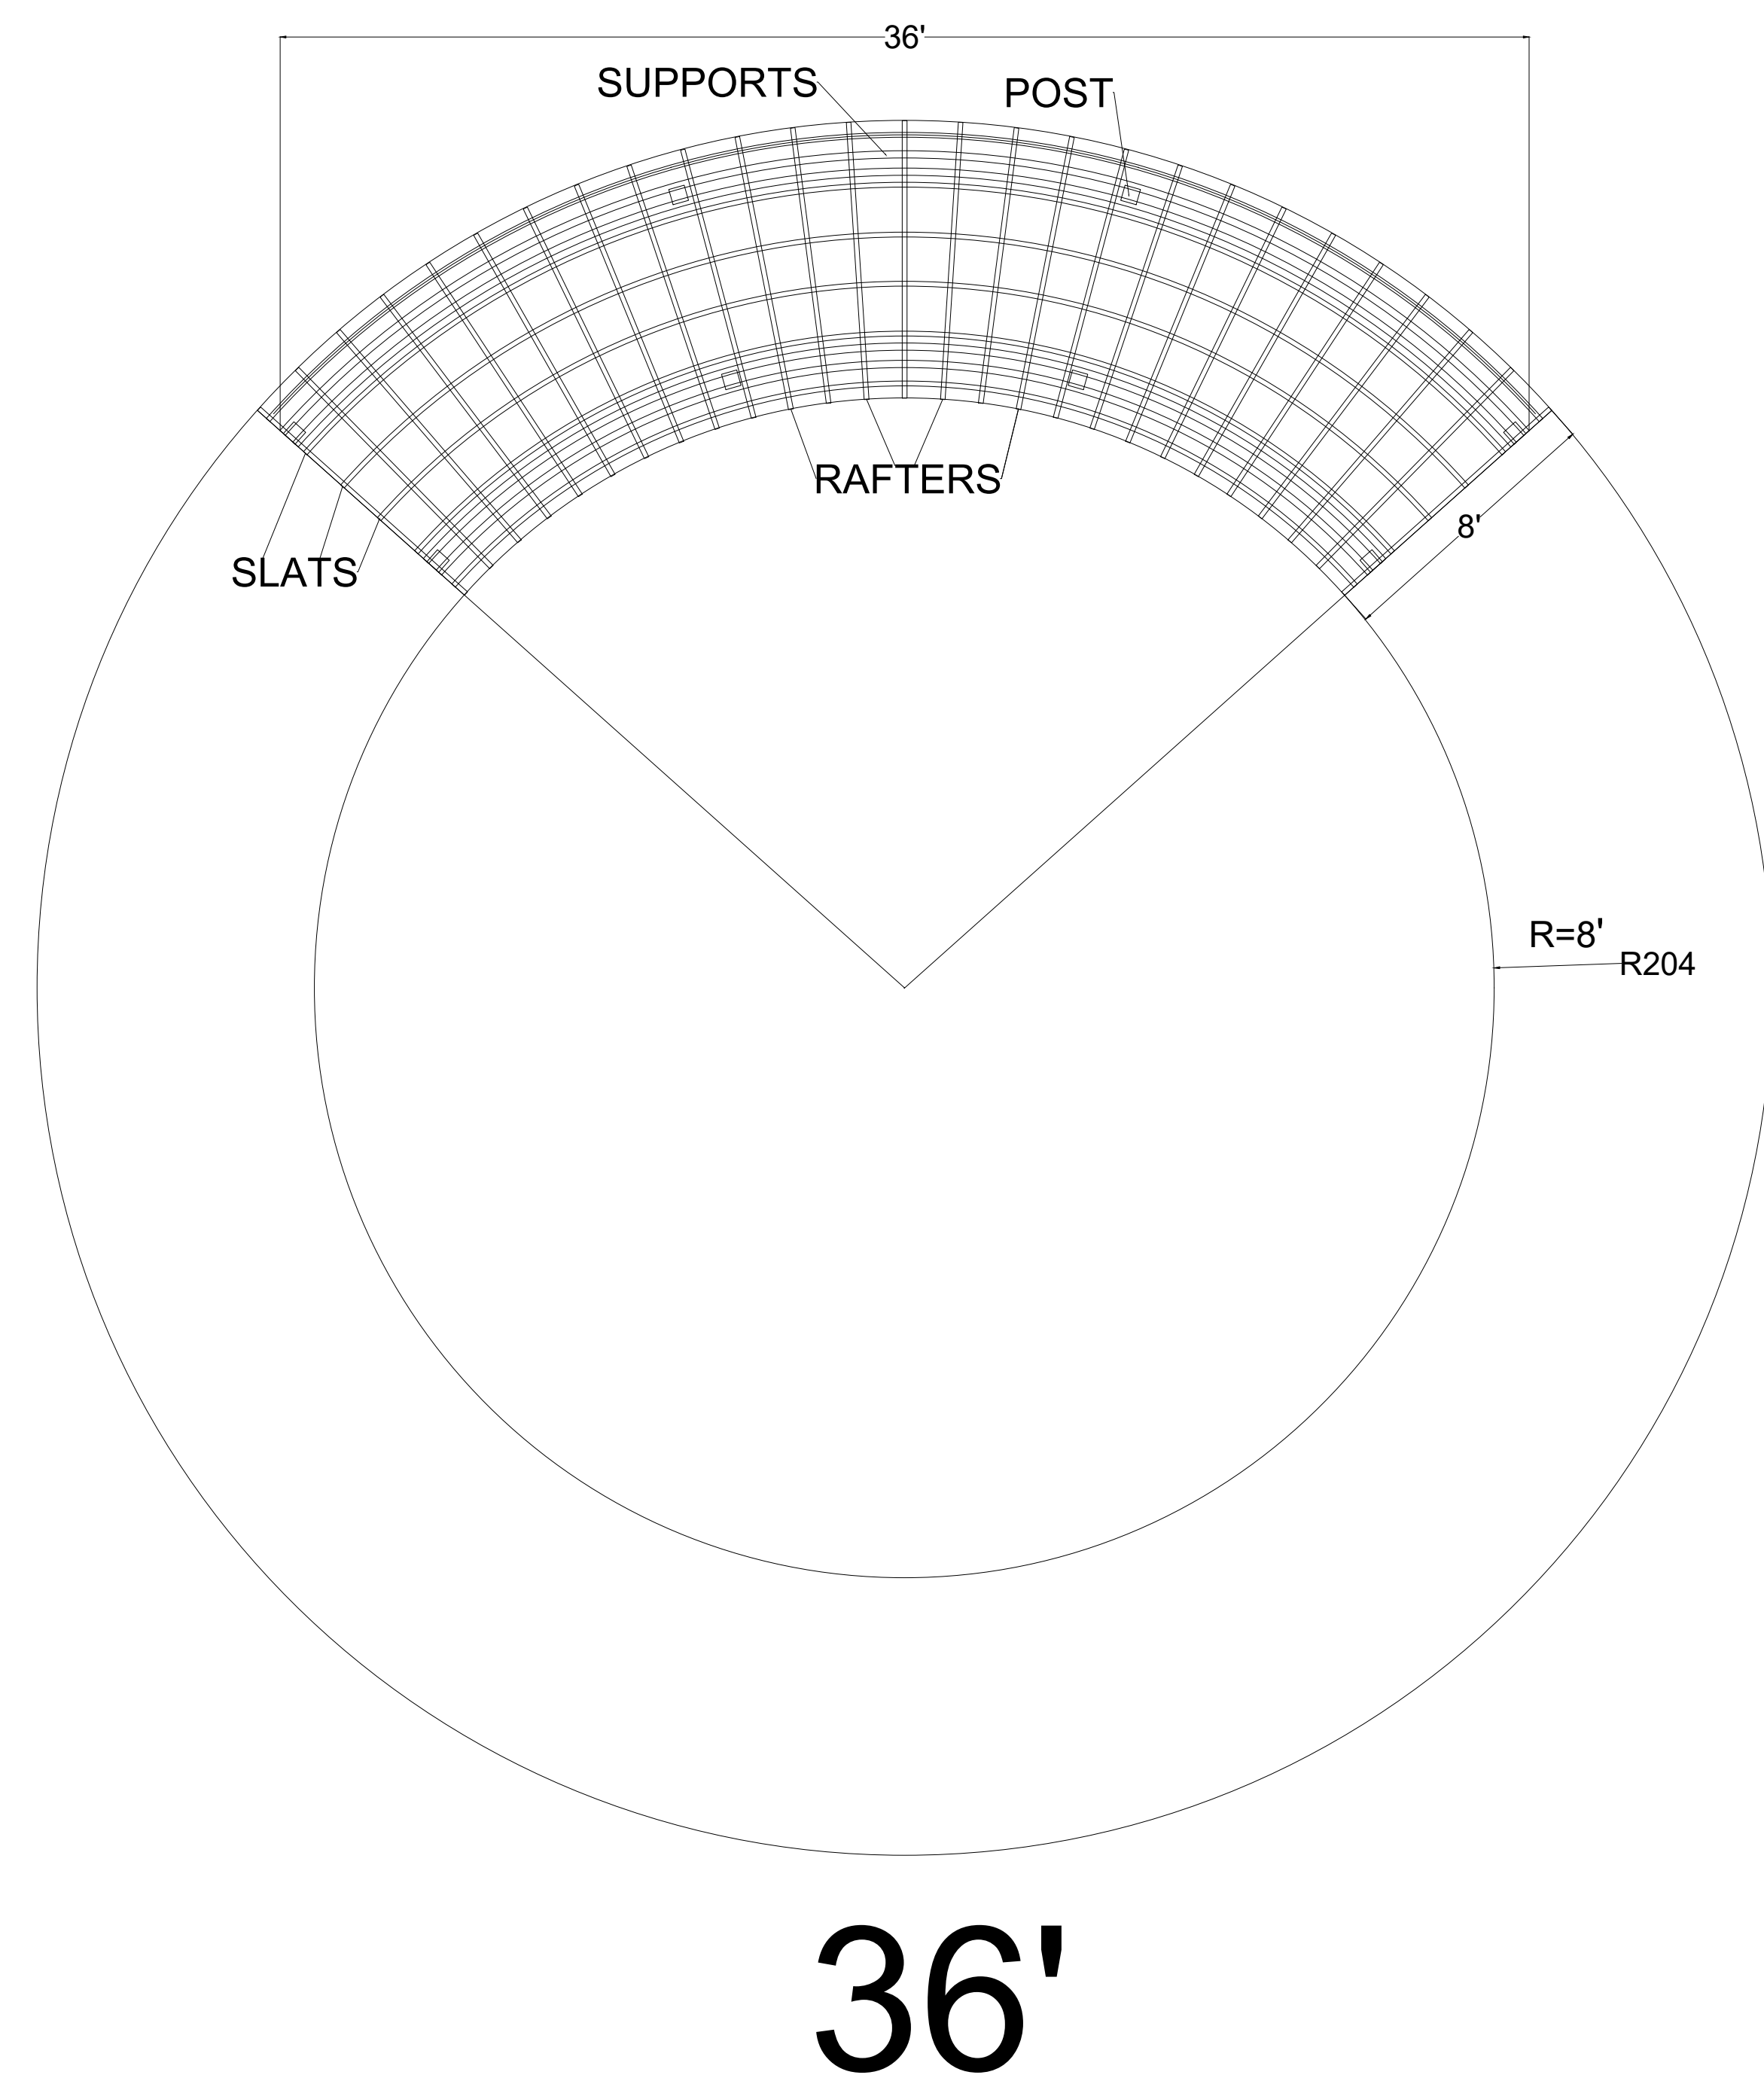

FAN SHAPED PERGOLA KIT  
RADIUS OF CIRCLE

FAN SHAPED PERGOLA KIT DETAILS  
TOP VIEW