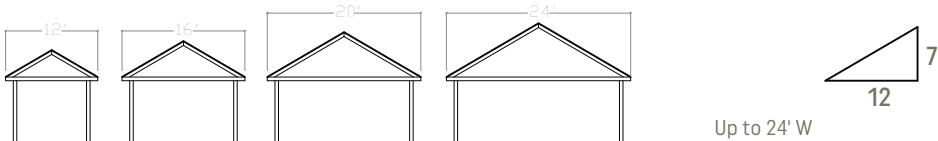

The Thick Timber Toledo Pavilion & Del Rio Cathedral Ceiling Thick Timber Pavilion